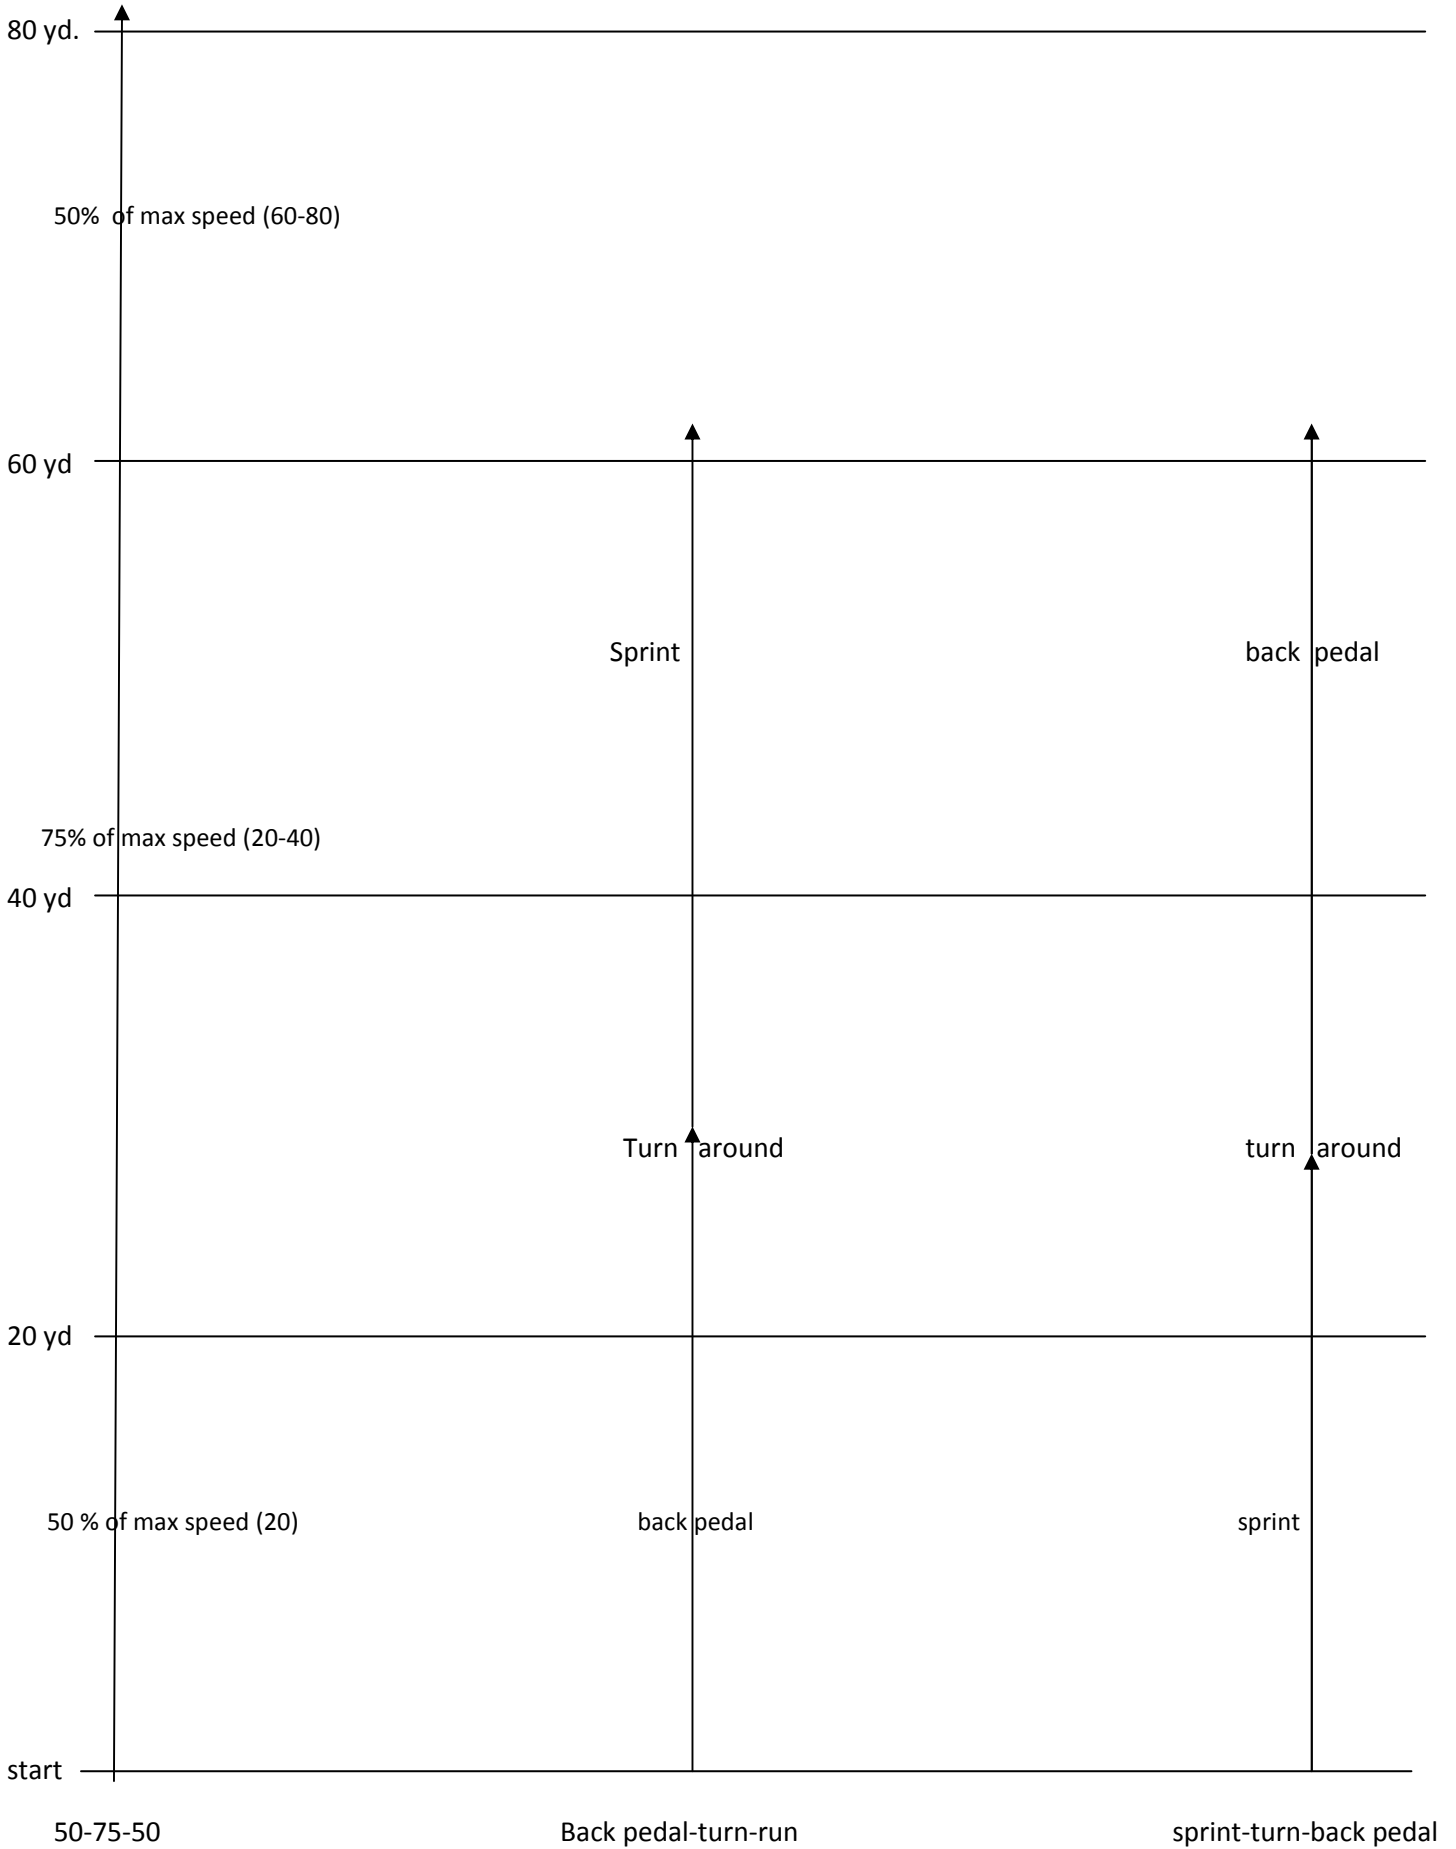

Long Sprint Sequence

Long Sprint Sequence (cont'd)

80 yd.

60 yd

75% of max speed for 20 yd

100% speed for 20 yd

40 yd

100 % speed for 20 yd

75% of max speed for 20 yd

20 yd

75 % of max speed for 20 yd

100% speed for 20 yd

start