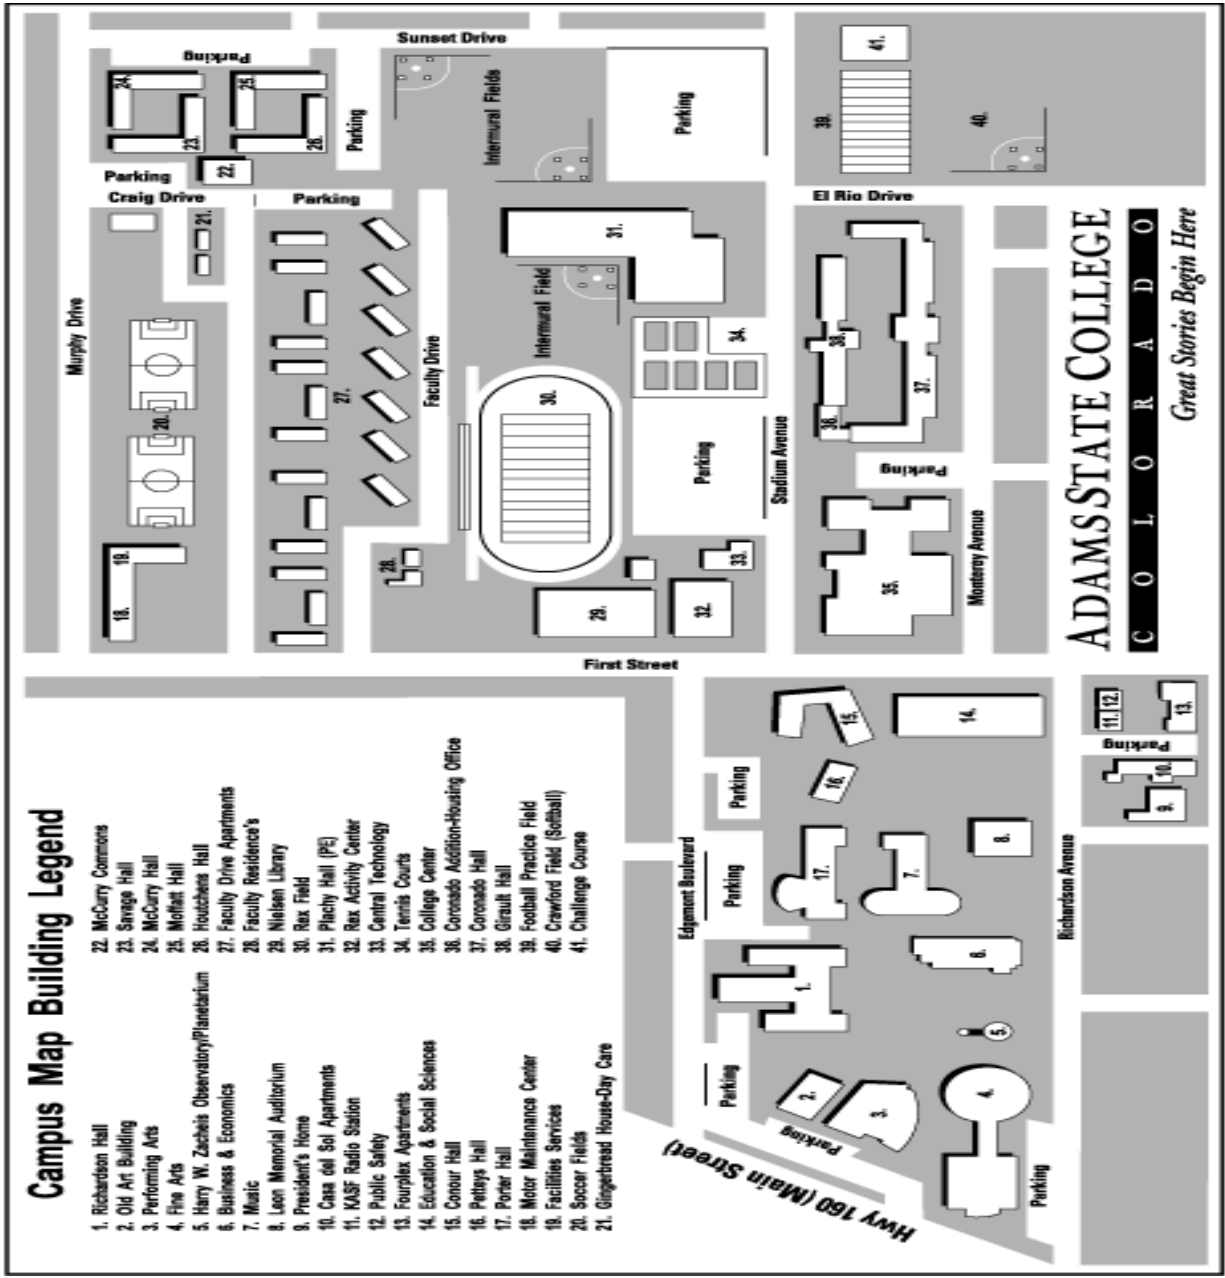

**Thank you for your support of our
Grizzly Corporate Partners**

*Athletic Excellence at the
Top of the Nation*

The athletic training room is located in the west side of Plachy Hall (#31). The hospital's ER is located on First Street, across from Faculty Drive and Nielson Library (#29). (The legend to the map is covering where the hospital is.)